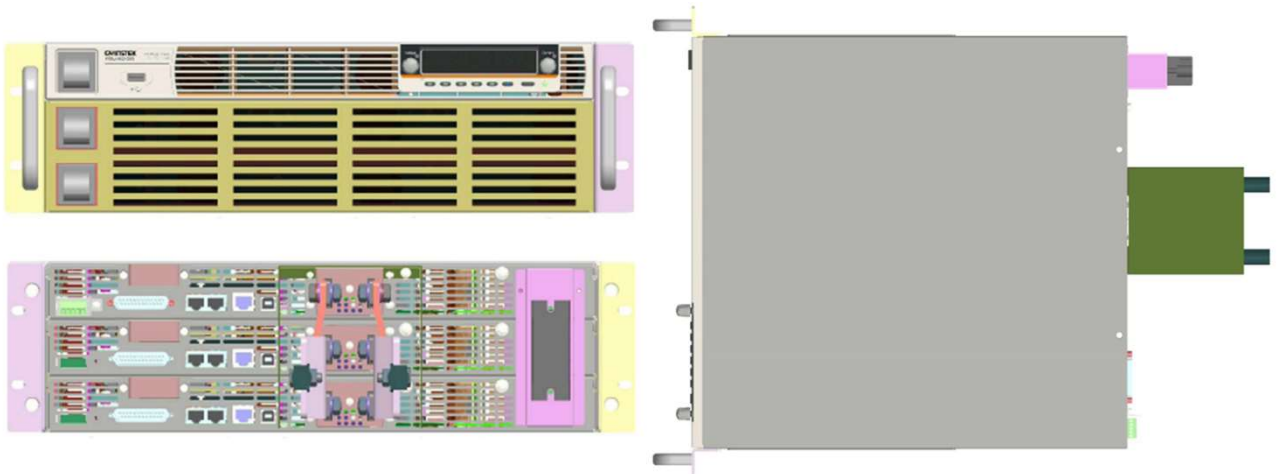

랙 장치를 위한 1U 사이즈

Panel Description

Display Area

Rear Panel

병렬 연결로 용량 확장

PSU-3kW

PSU-4.5kW

PSU-6kW

3kW

4.5kW

6kW

3kW

4.5kW

6kW

Parallel for Two Units

Parallel Accessories

Parallel for Two Units

PSU-01A

PSU-01B

PSU-01C

Parallel for Three Units

PSU-02A

PSU-02B

PSU-02C