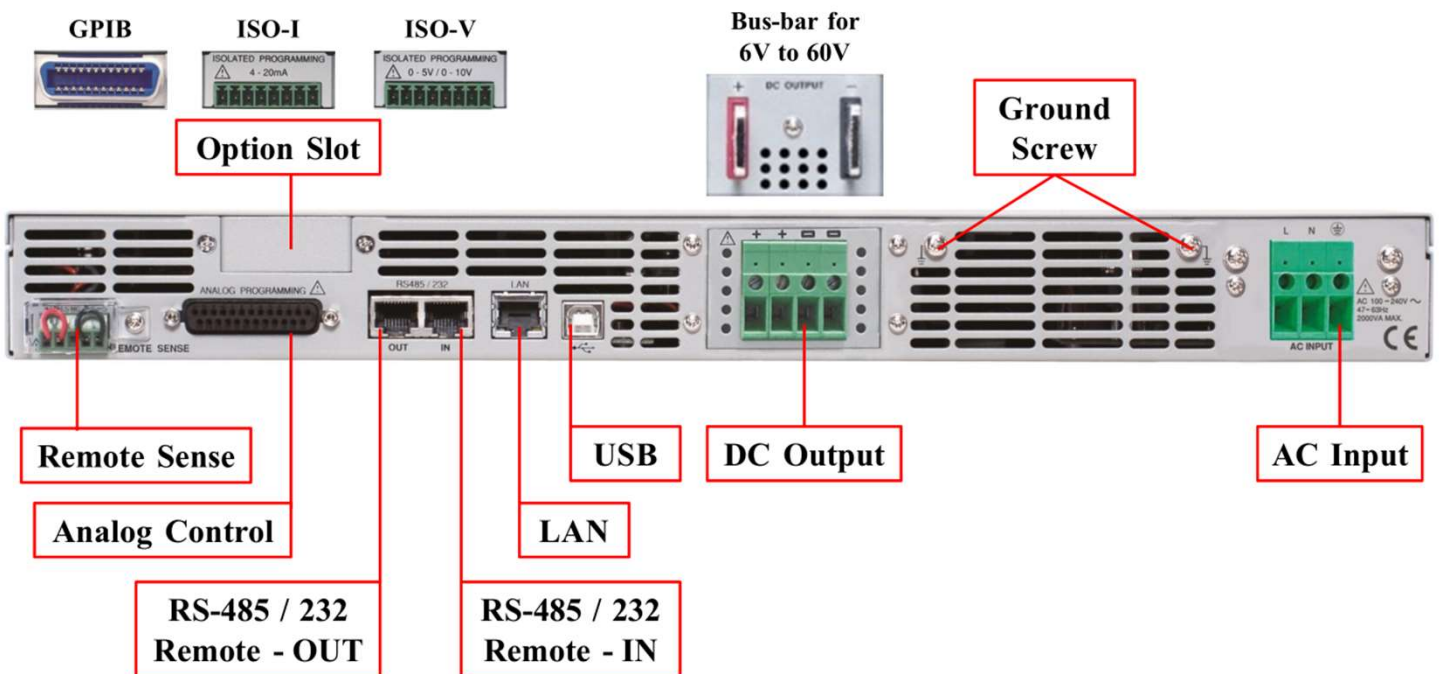

랙 장치를 위한 1U 사이즈

Panel Description

Display Area

Rear Panel

병렬 연결로 용량 확장

PSU-3kW

PSU-4.5kW

PSU-6kW

3kW

4.5kW

6kW

3kW

4.5kW

6kW

Parallel for Two Units

Parallel Accessories

Parallel for Two Units

PSU-01A

PSU-01B

PSU-01C

Parallel for Three Units

PSU-02A

PSU-02B

PSU-02C